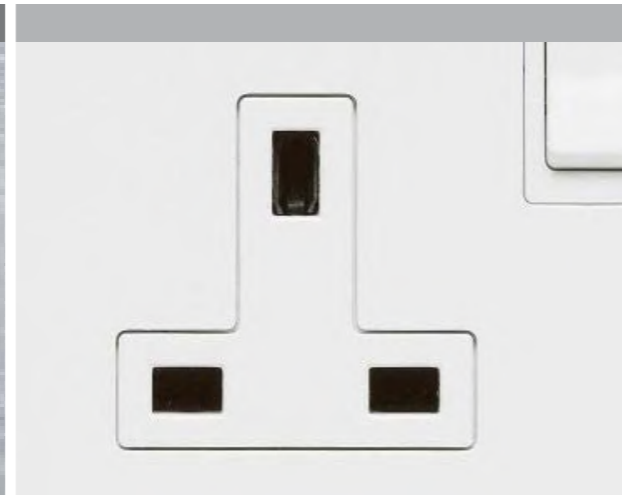

PERFECT CONDUCTIVITY

With a finely-tuned ratio of phosphor bronze and silver-nickel alloy, it is the pinnacle of perfection for electrical conductivity and elasticity.