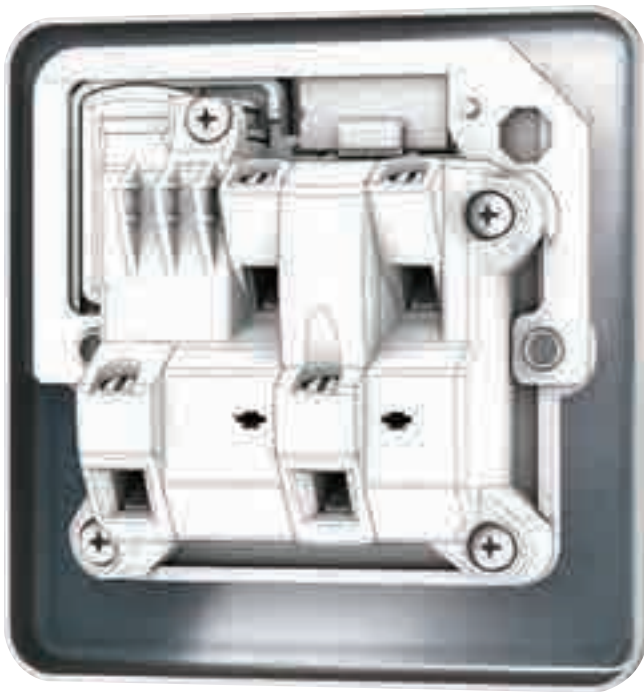

Renowned for Easy and Safe Installation

Compact. Simple. Safe.

Synergy™ is more than just an aesthetically pleasing and functionally convenient range. The carefully engineered mechanism also makes this British standard monobloc range a breeze to install and handle. What's more? And the quality that is uniquely Synergy™ means installers can simply fit and forget.

- **Maximum Wiring Space:**
  Better wiring.
- **Mechanism are of thermoplastic:**
  Flame retardant self extinguish

Large angled terminal entries:
Ample space for termination.