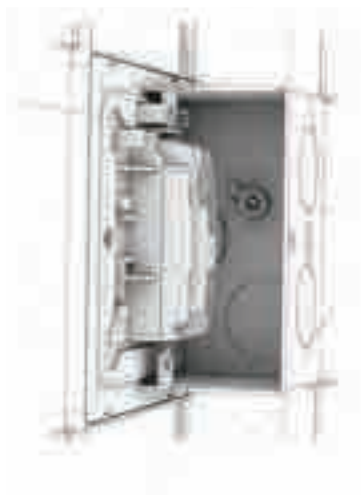

- **Strip length indicated:**
  Avoid waste of wires.
- **Captive screws:**
  Ensuring you don't loose screws.