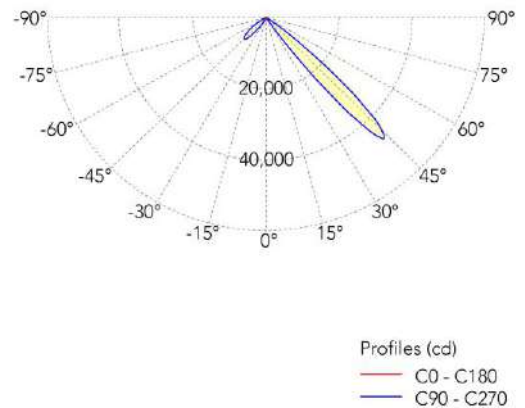

CERTIFICATIONS

Certifications: BIS*
Certification code: CoeLux LS (Serie 2)

* Available on request

OPTICAL FEATURES

Total Light Output*:	4300 lm
Lumen maintenance (L90B10)*:	> 50000h
LED CRI (Ra) :	> 92
CCT of transmitted beam:	4800K
CCT of the Sky:	> 30000 K

Photometric diagram (simulated .ies .ldt file, without frame): Available

Beam angle:	45°
Divergence (H/V) (without frames, refer to photometric curves)	13° / 18°
Sun appearance:	Visible slightly frosted
Sky appearance:	Clear
Melanopic Ratio (Sky):	1,607
Melanopic Ratio (Sun):	0,807

OPERATING CONDITIONS

Min/max operating temperature:	-10/40°C
Max operating relative humidity (no condensing):	95%
IP grade:	IP20 (IP44 on the sky panel side only)

SHIPPING INFORMATION

_ No. 3 Carton boxes:
1200x500x650 mm / 47.2x19.7x25.6 in - 32 kg / 70.5 lb and
1250x660x185 mm / 49.2x26.0x7.3 in - 10 kg / 22 lb and
1250x660x185 mm / 49.2x26.0x7.3 in - 10 kg / 22 lb
Dimensions and weights may differ depending on packaging and shipping conditions.

PHOTOMETRIC CURVES

All values marked with an * are rated values.

CoeLux technical sheets and 3D files can be downloaded directly from our website www.coelux.com

The products here presented are covered by patents and patents applications. Details available at www.coelux.com/en/patents/index

CoeLux reserves the right to carry out variations to technical details.