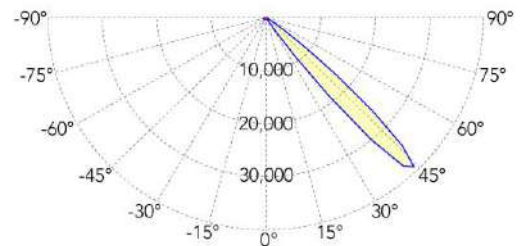

CERTIFICATIONS

Certifications:	CCC
Certification code:	CoeLux LS (Serie 2)

OPTICAL FEATURES

Total Light Output*:	3000 lm
Lumen maintenance (L90B10)*:	> 50000h
LED CRI (Ra) :	> 92
CCT of transmitted beam:	4800K
CCT of the Sky:	> 30000 K

Photometric diagram (simulated .ies .ldt file, without frame): Available

Beam angle:	45°
Divergence (H/V) (without frames, refer to photometric curves)	13° / 18°
Sun appearance:	Visible slightly frosted
Sky appearance:	Clear
Melanopic Ratio (Sky):	1,577
Melanopic Ratio (Sun):	0,822

OPERATING CONDITIONS

Min/max operating temperature:	-10/40°C
Max operating relative humidity (no condensing):	95%
IP grade:	IP20 (IP44 on the sky panel side only)

SHIPPING INFORMATION

_ No. 3 Carton boxes:
1200x500x650 mm / 47.2x19.7x25.6 in - 32 kg / 70.5 lb and
1250x660x185 mm / 49.2x26.0x7.3 in - 10 kg / 22 lb and
1250x660x185 mm / 49.2x26.0x7.3 in - 10 kg / 22 lb
Dimensions and weights may differ depending on packaging and shipping conditions.

PHOTOMETRIC CURVES

Profiles (cd)
— C0 - C180
— C90 - C270

All values marked with an * are rated values.

CoeLux technical sheets and 3D files can be downloaded directly from our website www.coelux.com

The products here presented are covered by patents and patents applications. Details available at www.coelux.com/en/patents/index

CoeLux reserves the right to carry out variations to technical details.