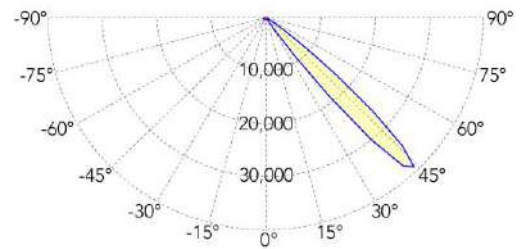

CERTIFICATIONS

Certifications:	CE, CB, PSE
Certification code:	CoeLux LS (Serie 2)

OPTICAL FEATURES

Total Light Output*:	3300 lm
Lumen maintenance (L90B10)*:	> 50000h
LED CRI (Ra) :	> 92
CCT of transmitted beam:	4800K
CCT of the Sky:	> 30000 K

Photometric diagram (simulated .ies .ldt file, without frame): Available

Beam angle:	45°
Divergence (H/V) (without frames, refer to photometric curves)	13° / 18°
Sun appearance:	Visible slightly frosted
Sky appearance:	Clear
Melanopic Ratio (Sky):	1,577
Melanopic Ratio (Sun):	0,822

OPERATING CONDITIONS

Min/max operating temperature:	-10/40°C
Max operating relative humidity (no condensing):	95%
IP grade:	IP20 (IP44 on the sky panel side only)

SHIPPING INFORMATION

_ No. 3 Carton boxes:
1200x500x650 mm / 47.2x19.7x25.6 in - 32 kg / 70.5 lb and
1250x660x185 mm / 49.2x26.0x7.3 in - 10 kg / 22 lb and
1250x660x185 mm / 49.2x26.0x7.3 in - 10 kg / 22 lb
Dimensions and weights may differ depending on packaging and shipping conditions.

PHOTOMETRIC CURVES

Profiles (cd)
— C0 - C180
— C90 - C270

All values marked with an * are rated values.

CoeLux technical sheets and 3D files can be downloaded directly from our website www.coelux.com

The products here presented are covered by patents and patents applications. Details available at www.coelux.com/en/patents/index

CoeLux reserves the right to carry out variations to technical details.